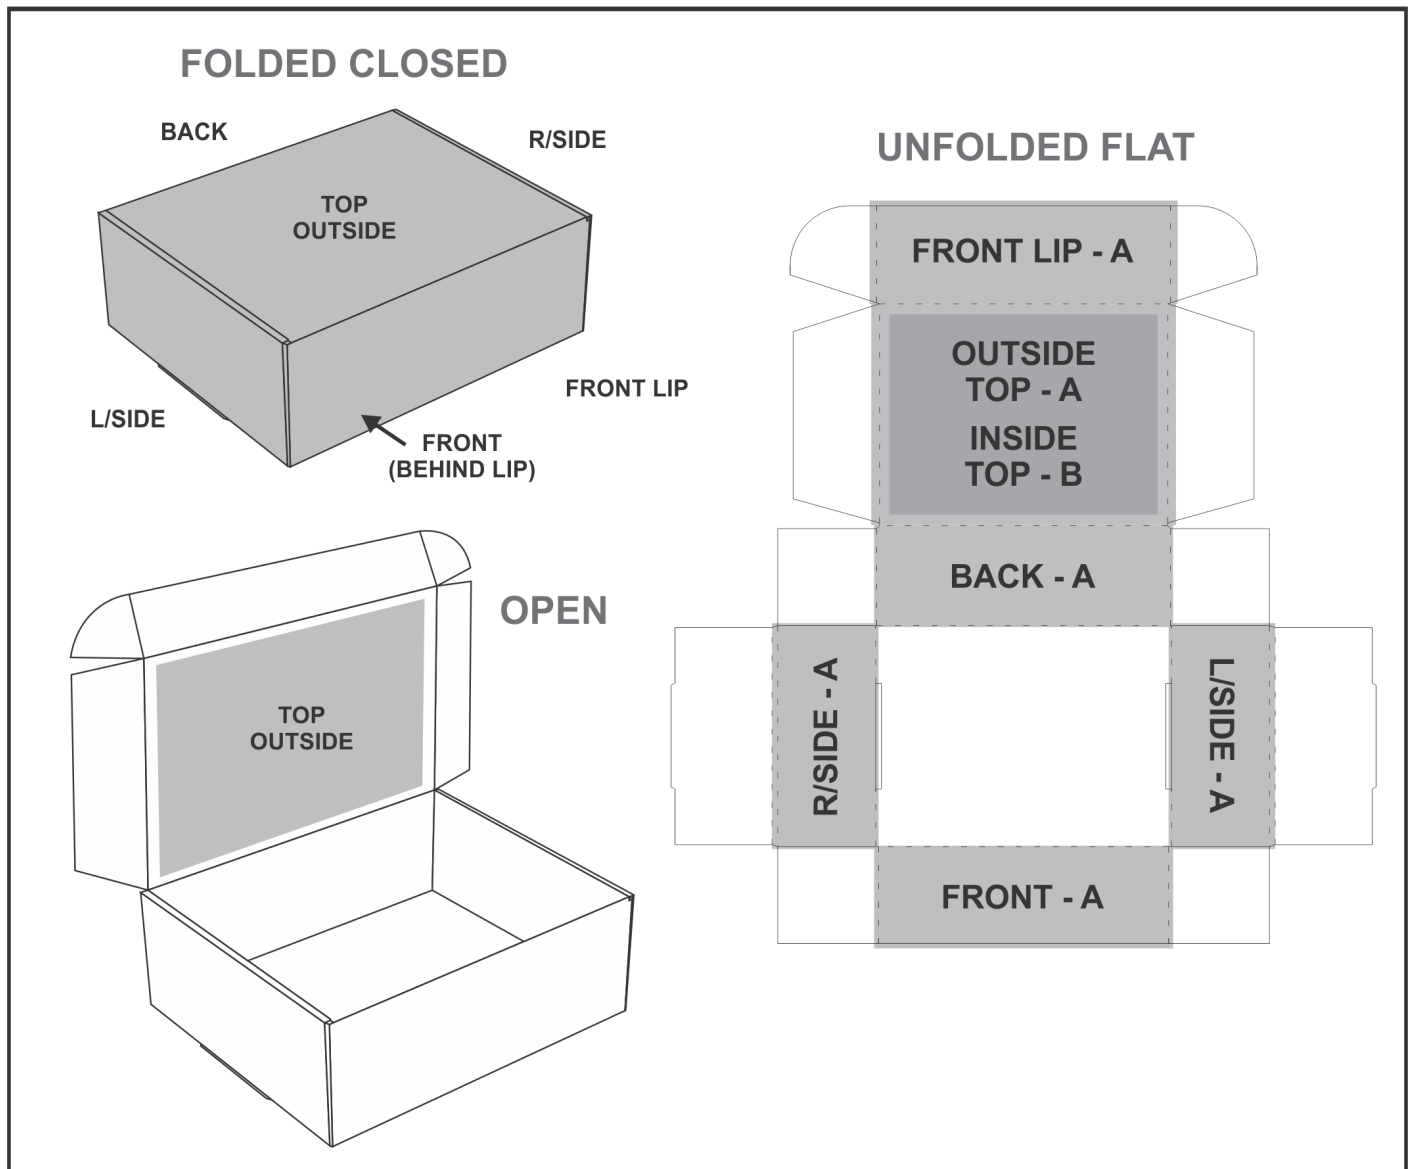

GF-EE-1058-B

Eva & Elm Orbit Kraft Gift Set

Need to know:

- Includes 1-Position Direct Print (setup fees apply)

Please Note: Due to the nature of the printing process, any white in a logo cannot be branded and we cannot guarantee an exact colour match as the box has a mate finish. The nature and inconsistency of the pre-cut boards may create a 1-3mm of unbranded space on the front lip and imperfections maybe be found within the print. Large solid coverage prints are not recommended, if large solid coverage is required, it is recommended on kraft boxes as imperfections are less noticeable.

Branding Options:

Position A

- 1. Digital Custom Packaging (DCP-CHG-6)
Full Colour
Size: 535mm wide x 767mm high

Position B

- 1. Digital Custom Packaging (DCP-CHG-6)
Full Colour
Size: 282mm wide x 214mm high